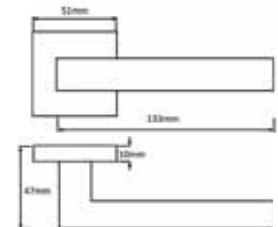

S24SSC KANSAS LEVER ON ROSE SC
OTHER FINISHES: PC, BW
MATCHING WC TURN: S2WCSSC
MATCHING KEY ESC: S2ESCKSSC
MATCHING EURO ESC: S2ESCESSC