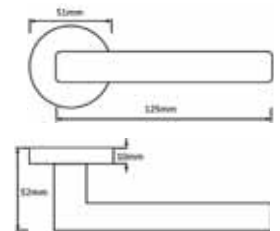

S22RSC ARIZONA LEVER ON ROSE SC
OTHER FINISHES: PC
MATCHING WC TURN: S2WCRSC
MATCHING KEY ESC: S2ESCKRSC
MATCHING EURO ESC: S2ESCERSC