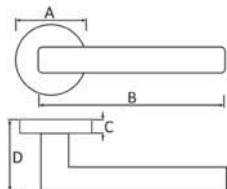

S25SBN OKLAHOMA LEVER ON ROSE BN  
 OTHER FINISHES: N/A  
 Dimensions: A: 52mm, B: 131mm C: 10mm D:57mm  
 MATCHING WC TURN: S2WCSBN  
 MATCHING KEY ESC: S2ESCKSBN  
 MATCHING EURO ESC: S2ESCESBN

S34RBN COLORADO LEVER ON ROSE BN  
 OTHER FINISHES: SC, PC, SN  
 Dimensions: A: 51mm, B: 124mm C: 10mm D:70mm  
 MATCHING WC TURN: S2WCRBN  
 MATCHING KEY ESC: S2ESCKRBN  
 MATCHING EURO ESC: S2ESCRBN

### S35RBN TEXAS LEVER ON ROSE BN

OTHER FINISHES: SC, PC

Dimensions: A: 51mm, B: 118mm C: 10mm D: 61mm

MATCHING WC TURN: S2WCRBN

MATCHING KEY ESC: S2ESCKRBN

MATCHING EURO ESC: S2ESCERBN

### S36RBNPC DAKOTA LEVER ON ROSE BNPC

OTHER FINISHES: SCPC

Dimensions: A: 51mm, B: 139mm C: 10mm D: 59mm

MATCHING WC TURN: S3WCRBNPC

MATCHING KEY ESC: S3ESCKRBNPC

MATCHING EURO ESC: S3ESCERBNPC