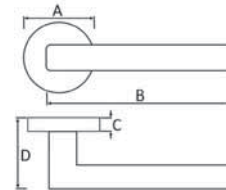

## EURO ESCUTCHEONS

S2ESCERPC  
S2ESCERSC  
S2ESCERSN  
S3ESCERSCPC  
S3ESCERSNBP

S2ESCESPC  
S2ESCCESSC

...a quality you can hold onto at a price you can afford...

S24SBN KANSAS LEVER ON ROSE BN  
 OTHER FINISHES: PC, SC  
 Dimensions: A: 52mm, B: 134mm C: 10mm D:52mm  
 MATCHING WC TURN: S2WCSBN  
 MATCHING KEY ESC: S2ESCKSBN  
 MATCHING EURO ESC: S2ESCESBN

S25SBN OKLAHOMA LEVER ON ROSE BN  
 OTHER FINISHES: N/A  
 Dimensions: A: 52mm, B: 131mm C: 10mm D:57mm  
 MATCHING WC TURN: S2WCSBN  
 MATCHING KEY ESC: S2ESCKSBN  
 MATCHING EURO ESC: S2ESCESBN

S34RBN COLORADO LEVER ON ROSE BN  
 OTHER FINISHES: SC, PC, SN  
 Dimensions: A: 51mm, B: 124mm C: 10mm D:70mm  
 MATCHING WC TURN: S2WCRBN  
 MATCHING KEY ESC: S2ESCKRBN  
 MATCHING EURO ESC: S2ESCRBN