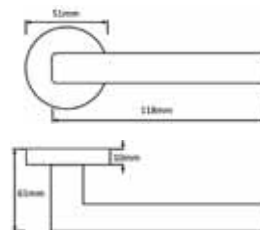

S35RSC TEXAS LEVER ON ROSE SC

OTHER FINISHES: PC, BN
MATCHING WC TURN: S2WCRSC
MATCHING KEY ESC: S2ESCKRSC
MATCHING EURO ESC: S2ESCERSC