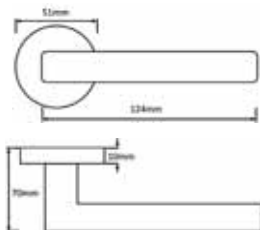

S34RSC COLORADO LEVER ON ROSE SC

OTHER FINISHES: PC, SN, BN
MATCHING WC TURN: S2WCRSC
MATCHING KEY ESC: S2ESCKRSC
MATCHING EURO ESC: S2ESCERSC