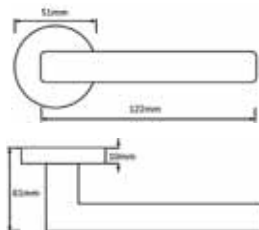

# SATIN CHROME/POLISHED CHROME

S32RSC/PC FLORIDA LEVER ON ROSE SC/PC

OTHER FINISHES: N/A

MATCHING WC TURN: S3WCRSCPC

MATCHING KEY ESC: S3ESCKRSCPC

MATCHING EURO ESC: S3ESCERSPC

S33RSC/PC INDIANA LEVER ON ROSE SC/PC

OTHER FINISHES: SN/BP

MATCHING WC TURN: S3WCRSCPC

MATCHING KEY ESC: S3ESCKRSCPC

MATCHING EURO ESC: S3ESCERSPC

S36RSCPC DAKOTA LEVER ON ROSE SCPC

OTHER FINISHES: BNPC

Dimensions: A: 51mm, B: 139mm, C:10mm, D: 59mm