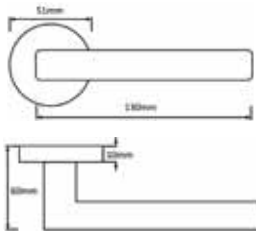

SATIN CHROME

S21RSC NEVADA LEVER ON ROSE SC
OTHER FINISHES: PC
MATCHING WC TURN: S2WCRSC
MATCHING KEY ESC: S2ESCKRSC
MATCHING EURO ESC: S2ESCERSC