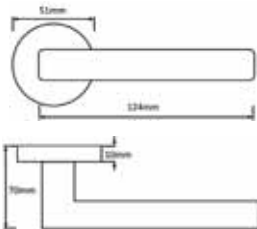

## S22RPC ARIZONA LEVER ON ROSE PC

OTHER FINISHES: SC

MATCHING WC TURN: S2WCRPC

MATCHING KEY ESC: S2ESCKRPC

MATCHING EURO ESC: S2ESCRPC

## S34RPC COLORADO LEVER ON ROSE PC

OTHER FINISHES: SC, SN, BN

MATCHING WC TURN: S2WCRPC

MATCHING KEY ESC: S2ESCKRPC

MATCHING EURO ESC: S2ESCRPC

S35RPC TEXAS LEVER ON ROSE PC  
OTHER FINISHES: SC, BN  
MATCHING WC TURN: S2WCRPC  
MATCHING KEY ESC: S2ESCKRPC  
MATCHING EURO ESC: S2ESCERPC