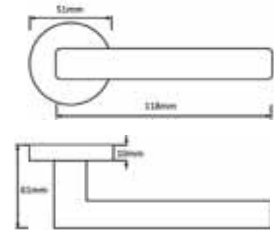

## S34RPC COLORADO LEVER ON ROSE PC

OTHER FINISHES: SC, SN, BN

MATCHING WC TURN: S2WCRPC

MATCHING KEY ESC: S2ESCKRPC

MATCHING EURO ESC: S2ESCRPC

S35RPC TEXAS LEVER ON ROSE PC  
OTHER FINISHES: SC, BN  
MATCHING WC TURN: S2WCRPC  
MATCHING KEY ESC: S2ESCKRPC  
MATCHING EURO ESC: S2ESCERPC