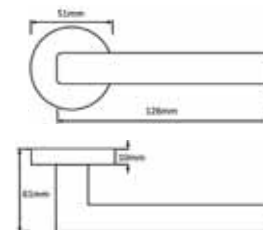

# SATIN CHROME/POLISHED CHROME

S32RSC/PC FLORIDA LEVER ON ROSE SC/PC

OTHER FINISHES: N/A

MATCHING WC TURN: S3WCRSCPC

MATCHING KEY ESC: S3ESCKRSCPC

MATCHING EURO ESC: S3ESCERSPC

S33RSC/PC INDIANA LEVER ON ROSE SC/PC

OTHER FINISHES: SN/BP

MATCHING WC TURN: S3WCRSCPC

MATCHING KEY ESC: S3ESCKRSCPC

MATCHING EURO ESC: S3ESCERSPC

S36RSCPC DAKOTA LEVER ON ROSE SCPC

OTHER FINISHES: BNPC

Dimensions: A: 51mm, B: 139mm, C:10mm, D: 59mm