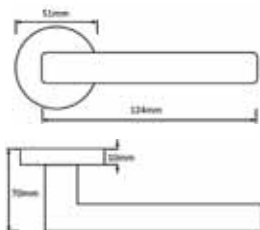

SATIN NICKEL

S34RSN COLORADO LEVER ON ROSE SN

OTHER FINISHES: PC, SC, BN
MATCHING WC TURN: S2WCRSN
MATCHING KEY ESC: S2ESCKRSN
MATCHING EURO ESC: S2ESCERSN