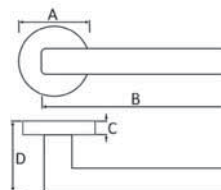

S25SBN OKLAHOMA LEVER ON ROSE BN  
 OTHER FINISHES: N/A  
 Dimensions: A: 52mm, B: 131mm C: 10mm D:57mm  
 MATCHING WC TURN: S2WCSBN  
 MATCHING KEY ESC: S2ESCKSBN  
 MATCHING EURO ESC: S2ESCESBN

S34RBN COLORADO LEVER ON ROSE BN  
 OTHER FINISHES: SC, PC, SN  
 Dimensions: A: 51mm, B: 124mm C: 10mm D:70mm  
 MATCHING WC TURN: S2WCRBN  
 MATCHING KEY ESC: S2ESCKRBN  
 MATCHING EURO ESC: S2ESCRBN

### S35RBN TEXAS LEVER ON ROSE BN

OTHER FINISHES: SC, PC

Dimensions: A: 51mm, B: 118mm C: 10mm D: 61mm

MATCHING WC TURN: S2WCRBN

MATCHING KEY ESC: S2ESCKRBN

MATCHING EURO ESC: S2ESCERBN

### S36RBNPC DAKOTA LEVER ON ROSE BNPC

OTHER FINISHES: SCPC

Dimensions: A: 51mm, B: 139mm C: 10mm D: 59mm

MATCHING WC TURN: S3WCRBNPC

MATCHING KEY ESC: S3ESCKRBNPC

MATCHING EURO ESC: S3ESCERBNPC

### S37RBNPC TENNESSEE LEVER ON ROSE BNPC

OTHER FINISHES: SNPC

Dimensions: A: 51mm, B: 138mm C: 10mm D: 56mm

MATCHING WC TURN: S3WCRBNPC

MATCHING KEY ESC: S3ESCKRBNPC

MATCHING EURO ESC: S3ESCERBNPC

WC TURN AND RELEASES