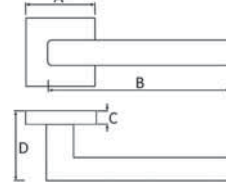

## EURO ESCUTCHEONS

S2ESCERPC  
S2ESCERSC  
S2ESCERSN  
S3ESCERSCPC  
S3ESCERSNBP

S2ESCESPC  
S2ESCCESSC

...a quality you can hold onto at a price you can afford...

S24SBN KANSAS LEVER ON ROSE BN  
 OTHER FINISHES: PC, SC  
 Dimensions: A: 52mm, B: 134mm C: 10mm D:52mm  
 MATCHING WC TURN: S2WCSBN  
 MATCHING KEY ESC: S2ESCKSBN  
 MATCHING EURO ESC: S2ESCESBN