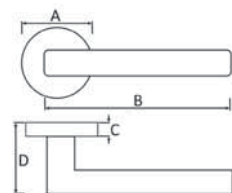

S36RSCPC DAKOTA LEVER ON ROSE SCPC

OTHER FINISHES: BNPC

Dimensions: A: 51mm, B: 139mm, C:10mm, D: 59mm

MATCHING WC TURN: S3WCRSCPC

MATCHING KEY ESC: S3ESCKRSCPC

MATCHING EURO ESC: S3ESCERSPC