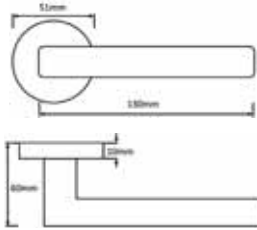

## S21RPC NEVADA LEVER ON ROSE PC

OTHER FINISHES: SC

MATCHING WC TURN: S2WCRPC

MATCHING KEY ESC: S2ESCKRPC

MATCHING EURO ESC: S2ESCRPC