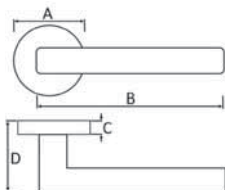

### S35RBN TEXAS LEVER ON ROSE BN

OTHER FINISHES: SC, PC

Dimensions: A: 51mm, B: 118mm C: 10mm D: 61mm

MATCHING WC TURN: S2WCRBN

MATCHING KEY ESC: S2ESCKRBN

MATCHING EURO ESC: S2ESCERBN

### S36RBNPC DAKOTA LEVER ON ROSE BNPC

OTHER FINISHES: SCPC

Dimensions: A: 51mm, B: 139mm C: 10mm D: 59mm

MATCHING WC TURN: S3WCRBNPC

MATCHING KEY ESC: S3ESCKRBNPC

MATCHING EURO ESC: S3ESCERBNPC

### S37RBNPC TENNESSEE LEVER ON ROSE BNPC

OTHER FINISHES: SNPC

Dimensions: A: 51mm, B: 138mm C: 10mm D: 56mm

MATCHING WC TURN: S3WCRBNPC

MATCHING KEY ESC: S3ESCKRBNPC

MATCHING EURO ESC: S3ESCERBNPC

WC TURN AND RELEASES