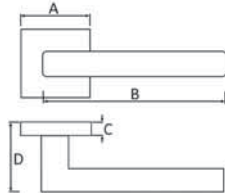

S25SBN OKLAHOMA LEVER ON ROSE BN
OTHER FINISHES: N/A
Dimensions: A: 52mm, B: 131mm C: 10mm D:57mm
MATCHING WC TURN: S2WCSBN
MATCHING KEY ESC: S2ESCKSBN
MATCHING EURO ESC: S2ESCESBN