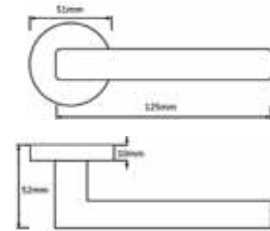

S22RPC ARIZONA LEVER ON ROSE PC

OTHER FINISHES: SC

MATCHING WC TURN: S2WCRPC

MATCHING KEY ESC: S2ESCKRPC

MATCHING EURO ESC: S2ESCRPC