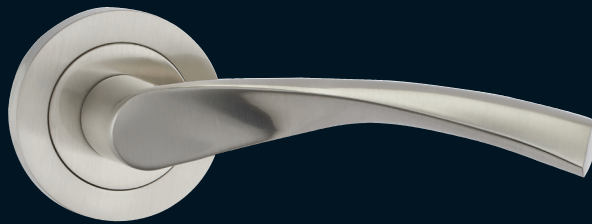

WAVE Satin Nickel lever on backplate

Latch on backplate - **FLATWAV-SN**
 Lock on backplate - **FLOCWAV-SN**
 Bath on backplate - **FBATHWAV-SN**

Ancillary Products

Thumb Turns

Finishes available to match every lever

Euro-Profile Escutcheons

Finishes available to match every lever

SQUARE

ROUND

ROUND RAISED

Bathroom Locks, Lever Locks, Hinges & Latches

A small selection available to match the lever handles

B/ROOM LOCK

LEVER LOCK

HINGES

LATCH

Fortessa™ DOOR HANDLES

Fortessa are proud to offer a range of exclusively designed handles made from the finest materials - Sophisticated and distinctive door handles for all styles of interiors.

BEAUTIFULLY CRAFTED

Every style in the stunning Fortessa door handles range is designed using a perfect blend of modern technology and craftsmanship.

HIGH PERFORMANCE & DESIGN

All Fortessa door handles exceed DIN EN 1906 European Quality Standards, and are covered by our 10 Year Guarantee on mechanical parts, on both the interior mechanisms of the lever and the spring.