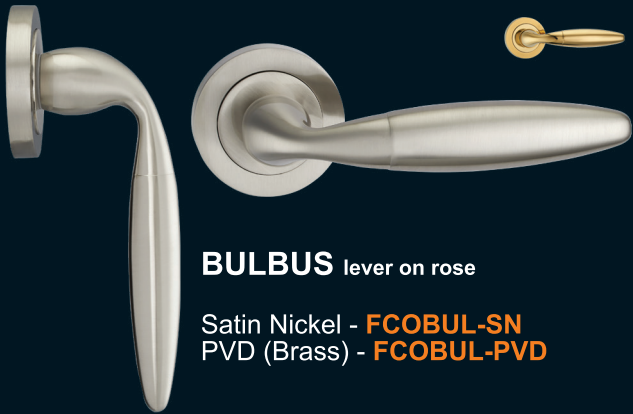

Satin Nickel - **FDPACH-SN**
Polished Chrome - **FDPACH-PC**

AMALFI lever on rose

Satin Polished Chrome - **FCOAMA-SPC**

APOLLO lever on rose

Satin Nickel/Polished Nickel
FDEAPO-SN/NP

ARC lever on rose

Polished Chrome - **FDEARC-PC**

ARES lever on rose

Satin Nickel/Polished Chrome
FDEARE-SN/CP

AVANT GARDE lever on rose

Satin Chrome - **FDEAVA-SC**

AVANT lever on rose

Satin Chrome - **FCOAVA-SC**

AZTEC lever on rose

Satin Polished Chrome - **FCOAZT-SPC**

BULBUS lever on rose

Satin Nickel - **FCOBUL-SN**
PVD (Brass) - **FCOBUL-PVD**

CANNES lever on rose

Satin Nickel/Polished Chrome
FDECAN-SN/CP

CARRERA lever on rose

Polished Chrome - **FDECAR-PC**

FOKO lever on rose

Satin Polished Chrome - **FCOFOK-SPC**

MAYA lever on rose

Satin Nickel/Polished Nickel
FDEMAY-SN/NP

MILAN lever on rose

Satin Polished Chrome - **FCOMIL-SPC**

MONACO lever on rose

Satin Nickel/Polished Nickel
FDEMON-SN/NP