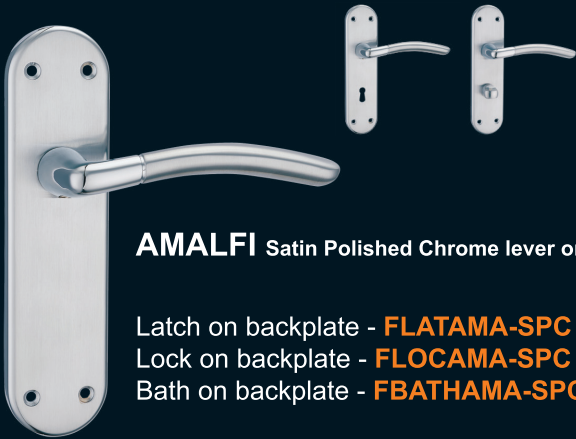

TITAN lever on rose

Satin Nickel - **FDETIA-SN**

VEER lever on rose

Satin Polished Chrome - **FDEVEE-SPC**

VERTO lever on rose

Satin Nickel - **FCOVER-SN**
Polished Chrome - **FCOVER-PC**
PVD (Brass) - **FCOVER-PVD**

WAVE lever on rose

Satin Nickel - **FCOWAV-SN**

We are continuously aiming to exceed industry standards and all Fortessa levers on rose are manufactured to European Industry standards for Door Levers DIN EN 1906. We also offer a 10 year guarantee on all mechanical parts for all Fortessa lever handles.

AMALFI Satin Polished Chrome lever on backplate

Latch on backplate - **FLATAMA-SPC**
 Lock on backplate - **FLOCAMA-SPC**
 Bath on backplate - **FBATHAMA-SPC**

FOKO Satin Polished Chrome lever on backplate